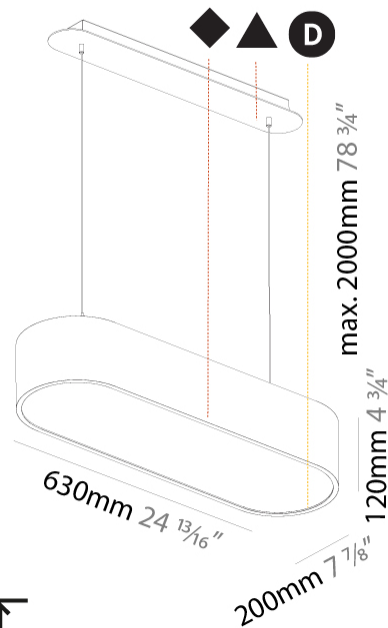

GENERAL

Series: Smoothy
Subseries: Smoothline
Brand: Prolicht
Division: Architectural
Mounting Type: Suspension
Mounting Location: Ceiling
Subcategory: Ambient

PHYSICAL

Shape: Oval
Length (mm): 630
Length (in): 24 ¹³/₁₆
Width (mm): 200
Width (in): 7 ⁷/₈
Height (mm): 120
Height (in): 4 ³/₄
Max. Overall Height (mm): 2120
Max. Overall Height (in): 82 ¹/₂
Light Distribution: Direct
Weight (kg): 5.043
Weight (lbs): 11.40
Diffuser: PMMA - Opal or Micro-Prism
Fixture Finish: SSR / BKV / CWI / CRY / HAB / UFT / ITA / RUA / FTG / MYG / LOD / PUS / FRO / FUP / KIA / POP / BLS / SPG / MEY / GOH / GUM / CHC / COM / ABZ / JAG / OBR / MOS / ROR
Fixture Material: Extruded Aluminum / Steel
Cable Details: 2000mm / 78 3/4"

ELECTRICAL

Lamp Type: LED (Zhaga Standard)
Input Wattage (W): 21
Total Output Wattage (W): 18
Dimming: Tri-Mode (Non-Dimming and Phase Dimming (120Vac only) and 0-10V Dimming)
Driver Included: Yes
Driver Location: Integrated
Driver Type: Constant Current - Universal
Driver Class: Class 2
Input Voltage (V): 120 - 277
Constant Current (MA): 500

LED

Number of LEDs: 6 x 3W
Color Temperature (°K): 3000 / 3500 / 4000
Max. Delivered Lumen (lm): 1530 / 1646 / 1680
Lamp Life (hrs): 50000

OPTICAL

RATINGS AND CERTIFICATIONS

Certified By: Certified for North American Standards
IP rating: IP20